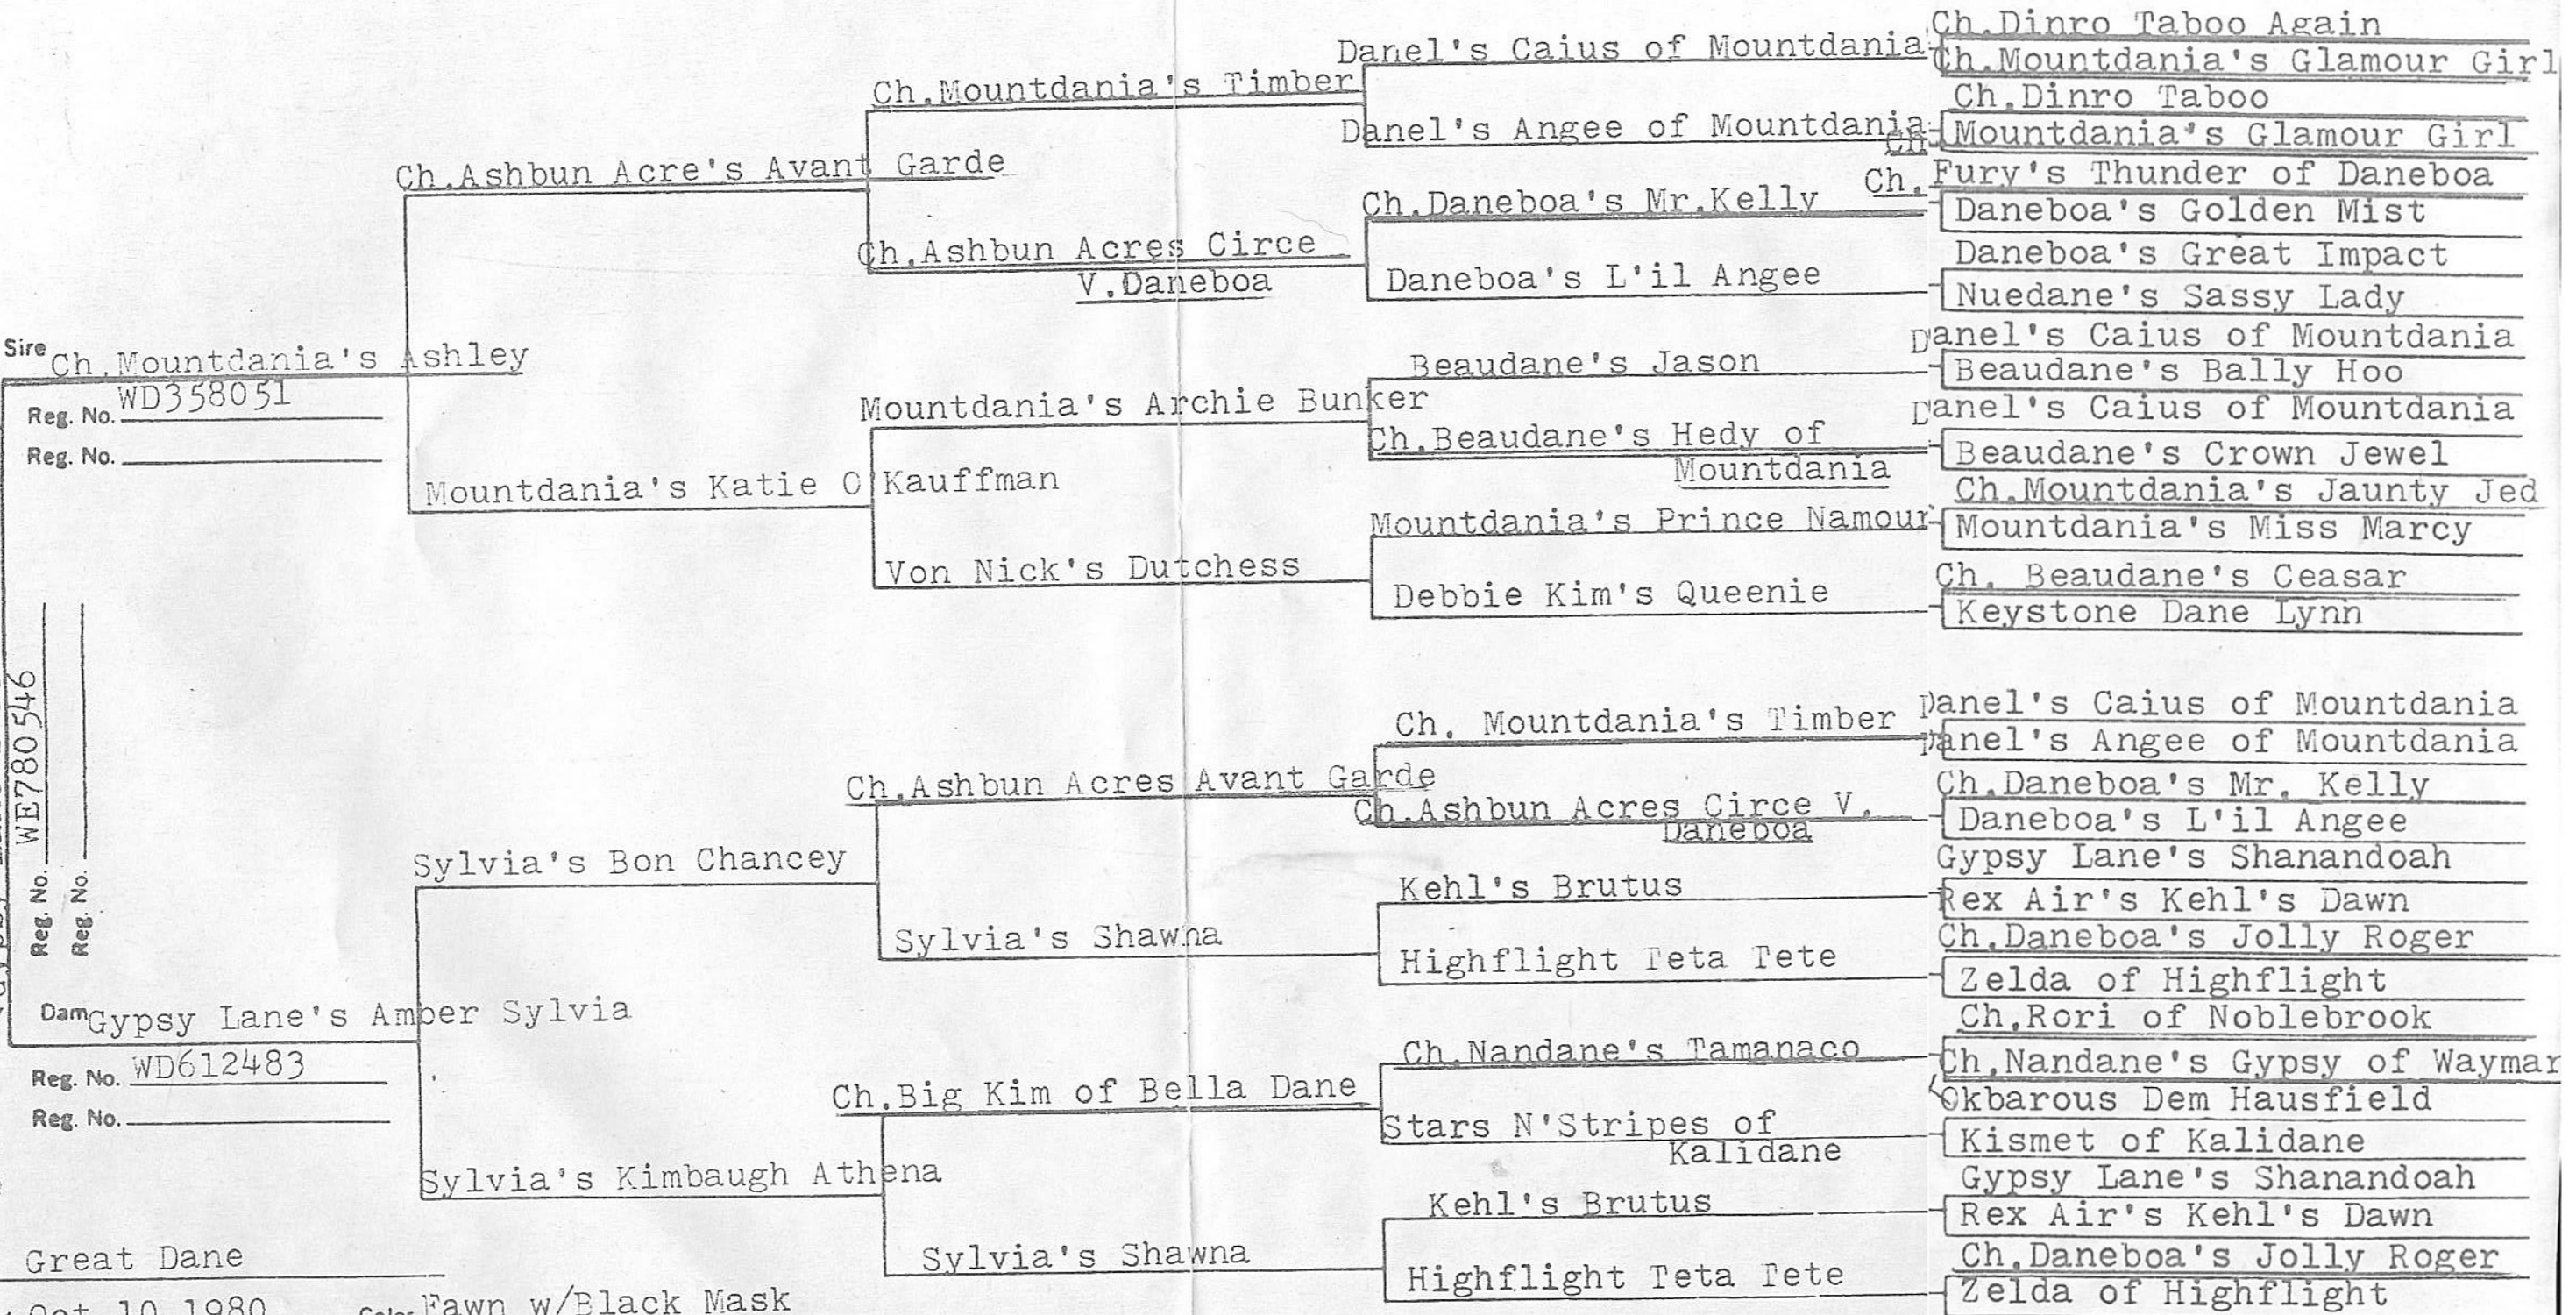

PEDIGREE OF

Witter Brothers
Gypsy Lane's Amber Sylvania
Gypsy Lane's Pistol Pete
Gypsy Lane's Midlight Cowboy
BRINDIC
Fawn

Breed Great Dane
 Whelped Oct. 10, 1980 Color Fawn w/Black Mask
 Height 37 1/2 Weight _____ Sex Dog
 BREEDER Mrs. B. Hardesty & Mrs. LuAnne C. Baker
 OWNER Margaret L. Cameron & Donald F. Carmody